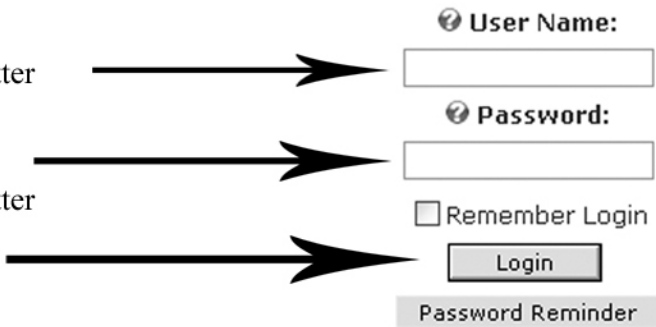

Lancaster Symphony Musicians' Page

www.lancastersymphony.org

Login Instructions

Step 1:
Click on
Musicians' Login

Step 2:
Enter User Name:
included in your series information letter

Enter Password:
included in your series information letter

Click on "Login"

Clicking on "Login" returns you to the home page but now, a new link has become visible to Lancaster Symphony Musicians only! Before logging in, there was no "Musicians' Page" link.

Step 3:
Click on
Musicians' Page